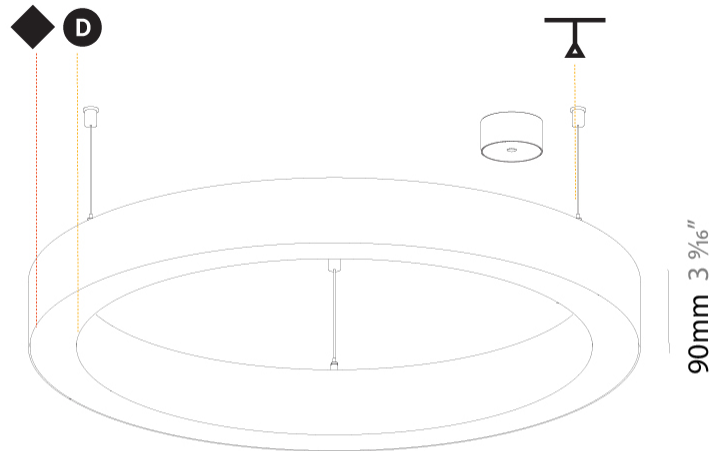

GENERAL

Series: Glorious
 Subseries: Glorious Slim
 Brand: Prolicht
 Division: Architectural
 Mounting Type: Suspension
 Mounting Location: Ceiling
 Subcategory: Ambient

PHYSICAL

Shape: Round
 Diameter (mm): 800
 Diameter (in): 31 1/2
 Height (mm): 90
 Height (in): 3 9/16
 Max. Overall Height (mm): 2090
 Max. Overall Height (in): 82 5/16
 Light Distribution: Direct / Indirect
 Weight (kg): 8.128
 Weight (lbs): 17.92
 Diffuser: [PMMA - Opal or Micro-Prism](#)
 Fixture Finish: [SSR / BKV / CWI / CRY / HAB / UFT / ITA / RUA / FTG / MYG / LOD / PUS / FRO / FUP / KIA / POP / BLS / SPG / MEY / GOH / GUM / CHC / COM / ABZ / JAG / OBR / MOS / ROR](#)
 Fixture Material: Aluminum
 Cable Details: 2000mm or 6000mm Transparent Cable

Ø 670mm 26 3/8"

Ø 800mm 31 1/2"

PROJECT	_____
TYPE	_____
SPECIFIER	_____
QUANTITY	_____
DATE	_____

For Color / Finish Chart & Symbology see Appendix or product page downloadable area.

°K

Dimming	DP	DV	
	Phase	0-10V	
Color Temperature	30K	35K	°K
	3000K	3500K	
Diffuser	01	02	D
	Opal	Micro-Prism	
Suspension Cable Color and Length	..05	..10	△
	2000	6000	

GENERAL

Series: Glorious
 Subseries: Glorious Slim
 Brand: Prolicht
 Division: Architectural
 Mounting Type: Suspension
 Mounting Location: Ceiling
 Subcategory: Ambient

PHYSICAL

Shape: Round
 Diameter (mm): 3000
 Diameter (in): 118 1/8
 Height (mm): 90
 Height (in): 3 9/16
 Max. Overall Height (mm): 2090
 Max. Overall Height (in): 82 5/16
 Light Distribution: Direct / Indirect
 Weight (kg): 31.716
 Weight (lbs): 69.93
 Diffuser: [PMMA - Opal or Micro-Prism](#)
 Fixture Finish: [SSR / BKV / CWI / CRY / HAB / UFT / ITA / RUA / FTG / MYG / LOD / PUS / FRO / FUP / KIA / POP / BLS / SPG / MEY / GOH / GUM / CHC / COM / ABZ / JAG / OBR / MOS / ROR](#)
 Fixture Material: Aluminum
 Cable Details: 2000mm or 6000mm Transparent Cable