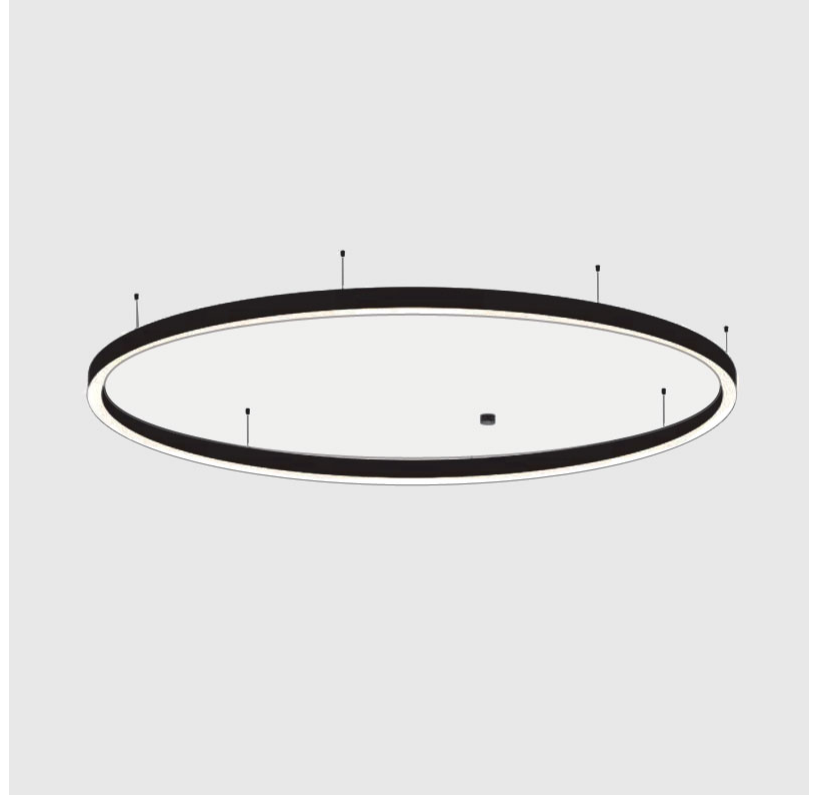

GENERAL

Series: Glorious
Subseries: Glorious Slim
Brand: Prolicht
Division: Architectural
Mounting Type: Suspension
Mounting Location: Ceiling
Subcategory: Ambient

PHYSICAL

Shape: Round
Diameter (mm): 3000
Diameter (in): 118 1/8
Height (mm): 90
Height (in): 3 9/16
Max. Overall Height (mm): 2090
Max. Overall Height (in): 82 5/16
Light Distribution: Direct / Indirect
Weight (kg): 31.716
Weight (lbs): 69.93
Diffuser: [PMMA - Opal or Micro-Prism](#)
Fixture Finish: [SSR / BKV / CWI / CRY / HAB / UFT / ITA / RUA / FTG / MYG / LOD / PUS / FRO / FUP / KIA / POP / BLS / SPG / MEY / GOH / GUM / CHC / COM / ABZ / JAG / OBR / MOS / ROR](#)
Fixture Material: Aluminum
Cable Details: 2000mm or 6000mm Transparent Cable

ELECTRICAL

Lamp Type: LED (Zhaga Standard)
Input Wattage (W): 224 / 112
Total Output Wattage (W): 192 / 84
Dimming: [Tri-Mode (Non-Dimming and Phase Dimming (120Vac only) and 0-10V Dimming)](#)
Driver Included: Yes
Driver Location: Integrated
Driver Type: Constant Current - Universal
Driver Class: Class 2
Input Voltage (V): 120 - 277
Constant Current (MA): 350

LED

Color Temperature (°K): 3000 / 3500 / 4000
Max. Delivered Lumen (lm): 38980 / 39798 / 40610
CRI: >80 CRI
Lamp Life (hrs): 50000

OPTICAL

RATINGS AND CERTIFICATIONS

Certified By: Certified for North American Standards
IP rating: IP20

2870mm 113"

3000mm 118 1/8"