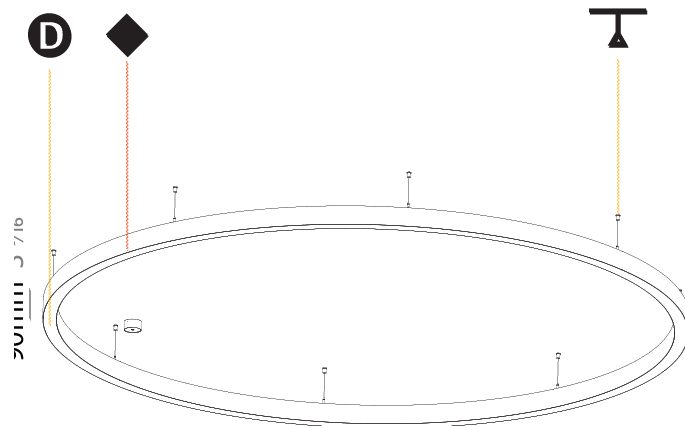

GENERAL

Series: Glorious
Subseries: Glorious Slim
Brand: Prolicht
Division: Architectural
Mounting Type: Suspension
Mounting Location: Ceiling
Subcategory: Ambient

PHYSICAL

Shape: Round
Diameter (mm): 3000
Diameter (in): 118 1/8
Height (mm): 90
Height (in): 3 9/16
Max. Overall Height (mm): 2090
Max. Overall Height (in): 82 5/16
Light Distribution: Direct / Indirect
Weight (kg): 31.716
Weight (lbs): 69.93
Diffuser: [PMMA - Opal or Micro-Prism](#)
Fixture Finish: [SSR / BKV / CWI / CRY / HAB / UFT / ITA / RUA / FTG / MYG / LOD / PUS / FRO / FUP / KIA / POP / BLS / SPG / MEY / GOH / GUM / CHC / COM / ABZ / JAG / OBR / MOS / ROR](#)
Fixture Material: Aluminum
Cable Details: 2000mm or 6000mm Transparent Cable

ELECTRICAL

Lamp Type: LED (Zhaga Standard)
Input Wattage (W): 224 / 112
Total Output Wattage (W): 192 / 84
Dimming: [Tri-Mode (Non-Dimming and Phase Dimming (120Vac only) and 0-10V Dimming)](#)
Driver Included: Yes
Driver Location: Integrated
Driver Type: Constant Current - Universal
Driver Class: Class 2
Input Voltage (V): 120 - 277
Constant Current (MA): 350

LED

Color Temperature (°K): 3000 / 3500 / 4000
Max. Delivered Lumen (lm): 38980 / 39798 / 40610
CRI: >80 CRI
Lamp Life (hrs): 50000

OPTICAL

RATINGS AND CERTIFICATIONS

Certified By: Certified for North American Standards
IP rating: IP20

2870mm 113"

3000mm 118 1/8"