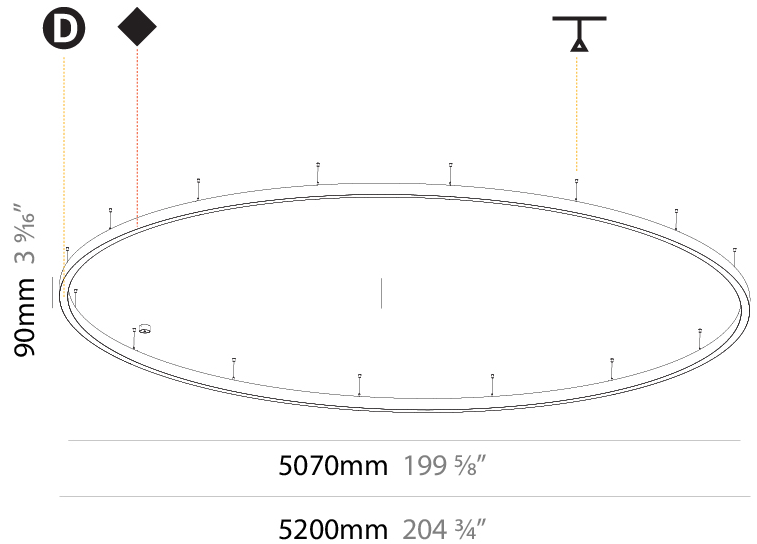

GENERAL

Series: Glorious
Subseries: Glorious Slim
Brand: Prolicht
Division: Architectural
Mounting Type: Suspension
Mounting Location: Ceiling
Subcategory: Ambient

PHYSICAL

Shape: Round
Diameter (mm): 5200
Diameter (in): 204 ³/₄
Height (mm): 90
Height (in): 3 ⁹/₁₆
Max. Overall Height (mm): 2090
Max. Overall Height (in): 82 ⁵/₁₆
Light Distribution: Direct / Indirect
Weight (kg): 55.788
Weight (lbs): 123.00
Diffuser: PMMA - Opal or Micro-Prism
Fixture Finish: SSR / BKV / CWI / CRY / HAB / UFT / ITA / RUA / FTG / MYG / LOD / PUS / FRO / FUP / KIA / POP / BLS / SPG / MEY / GOH / GUM / CHC / COM / ABZ / JAG / OBR / MOS / ROR
Fixture Material: Aluminum
Cable Details: 2000mm or 6000mm Transparent Cable

ELECTRICAL

Lamp Type: LED (Zhaga Standard)
Input Wattage (W): 392 / 280
Total Output Wattage (W): 336 / 240
Dimming: Tri-Mode (Non-Dimming and Phase Dimming (120Vac only) and 0-10V Dimming)
Driver Included: Yes
Driver Location: Integrated
Driver Type: Constant Current - Universal
Driver Class: Class 2
Input Voltage (V): 120 - 277
Constant Current (MA): 350

LED

Color Temperature (°K): 3000 / 3500 / 4000
Max. Delivered Lumen (lm): 72090 / 73588 / 75090
CRI: >80 CRI
Lamp Life (hrs): 50000

OPTICAL

RATINGS AND CERTIFICATIONS

Certified By: Certified for North American Standards
IP rating: IP20