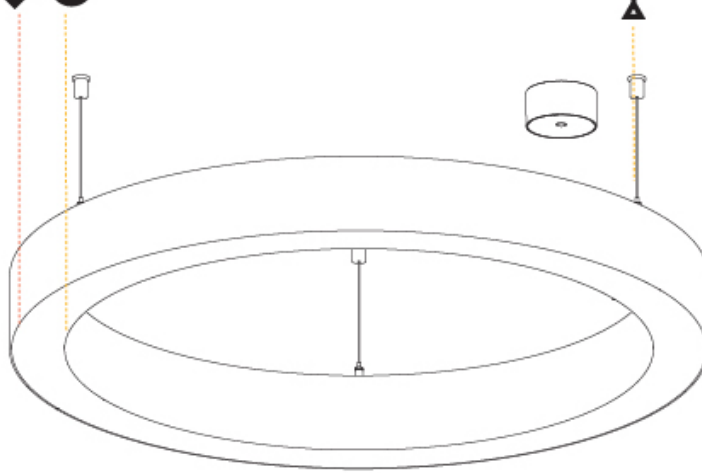

GENERAL

Series: Glorious
 Subseries: Glorious Slim
 Brand: Prolicht
 Division: Architectural
 Mounting Type: Suspension
 Mounting Location: Ceiling
 Subcategory: Ambient

PHYSICAL

Shape: Round
 Diameter (mm): 800
 Diameter (in): 31 1/2
 Height (mm): 90
 Height (in): 3 9/16
 Max. Overall Height (mm): 2090
 Max. Overall Height (in): 82 5/16
 Light Distribution: Direct / Indirect
 Weight (kg): 8.128
 Weight (lbs): 17.92
 Diffuser: [PMMA - Opal or Micro-Prism](#)
 Fixture Finish: [SSR / BKV / CWI / CRY / HAB / UFT / ITA / RUA / FTG / MYG / LOD / PUS / FRO / FUP / KIA / POP / BLS / SPG / MEY / GOH / GUM / CHC / COM / ABZ / JAG / OBR / MOS / ROR](#)
 Fixture Material: Aluminum
 Cable Details: 2000mm or 6000mm Transparent Cable

Ø 670mm 26 3/8"

Ø 800mm 31 1/2"

PROJECT	_____
TYPE	_____
SPECIFIER	_____
QUANTITY	_____
DATE	_____

For Color / Finish Chart & Symbology see Appendix or product page downloadable area.

°K

Dimming	DP	DV	
	Phase	0-10V	
Color Temperature	30K	35K	°K
	3000K	3500K	
Diffuser	01	02	D
	Opal	Micro-Prism	
Suspension Cable Color and Length	..05	..10	△
	2000	6000	

GENERAL

Series: Glorious
 Subseries: Glorious Slim
 Brand: Prolicht
 Division: Architectural
 Mounting Type: Suspension
 Mounting Location: Ceiling
 Subcategory: Ambient

PHYSICAL

Shape: Round
 Diameter (mm): 3000
 Diameter (in): 118 1/8
 Height (mm): 90
 Height (in): 3 9/16
 Max. Overall Height (mm): 2090
 Max. Overall Height (in): 82 5/16
 Light Distribution: Direct / Indirect
 Weight (kg): 31.716
 Weight (lbs): 69.93
 Diffuser: [PMMA - Opal or Micro-Prism](#)
 Fixture Finish: [SSR / BKV / CWI / CRY / HAB / UFT / ITA / RUA / FTG / MYG / LOD / PUS / FRO / FUP / KIA / POP / BLS / SPG / MEY / GOH / GUM / CHC / COM / ABZ / JAG / OBR / MOS / ROR](#)
 Fixture Material: Aluminum
 Cable Details: 2000mm or 6000mm Transparent Cable